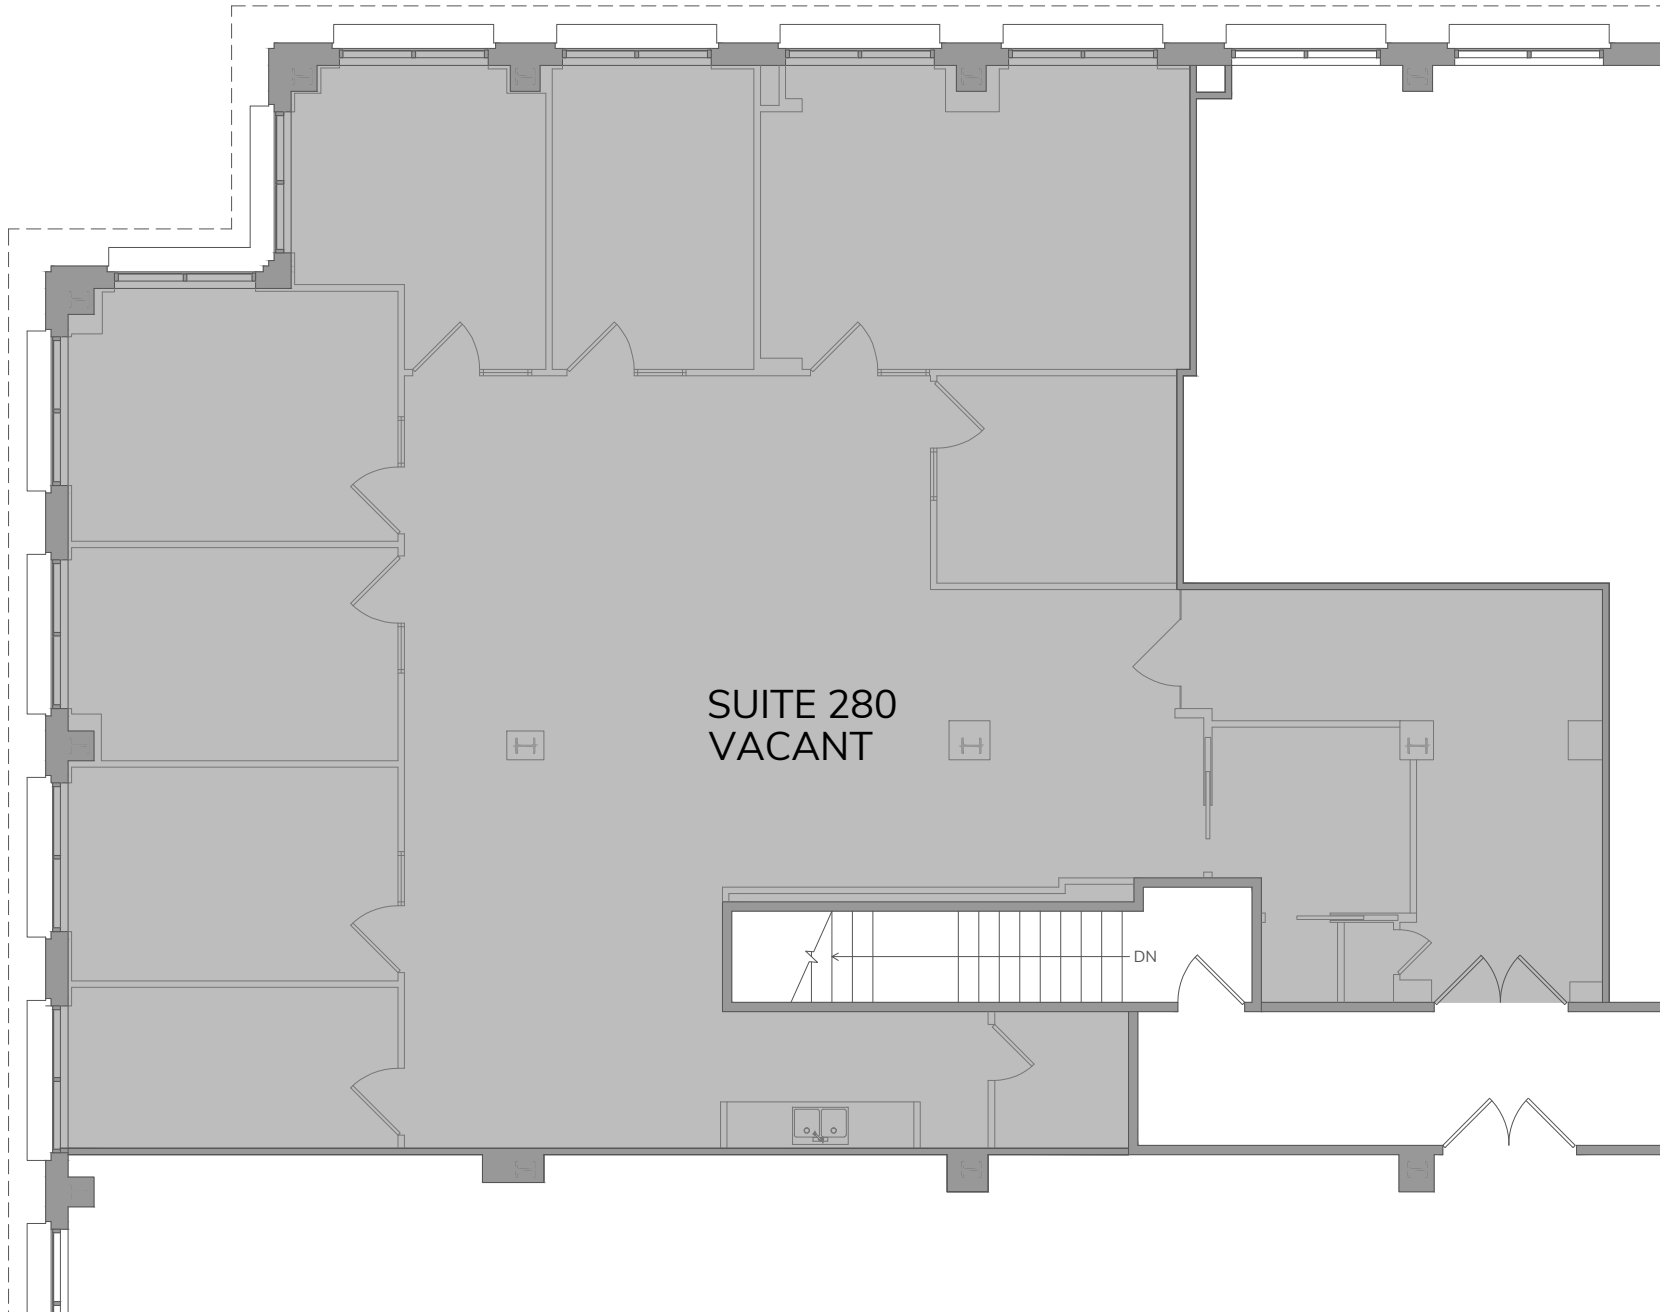

Suite Calculation

Floor: 2
Suite: 280
Name: VACANT
RSF: 3,245
Occ. Area: 2,596
Calc ID: 2.05

Suite: 280
Occupant Area: 2,596
Rentable Area: 3,245

© 2023 CONTOURED, INC. | www.contoured.com | 949.610.0852